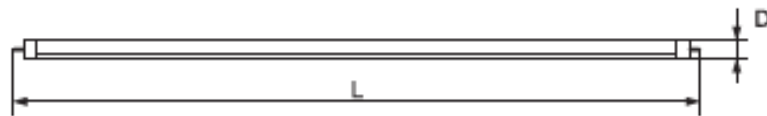

TECHNICAL SPECIFICATION

LED Tubes T8 with rotating sockets

Technical data

- Nominal voltage: 230V/50Hz
- Power: 10W; 18W; 24W
- Colour temperature: 4000K; 6400K
- LED type: SMD4014
- Light source: Epistar Taiwan
- Base: G13
- Beam Angle: 120°
- Colour rendering index: Ra≥80
- Average Lifetime: 30 000h
- Colour rendering index: Ra≥80
- Switch on/off > 20000

Variants and dimensions

- 10W

Watt	Colour	LED chip lumens (lm) / LED(pcs)	LED lamp lumens (lm)	Colour temp. (K)	Size (mm)		Catalogue number	Packing (pcs)
					Length	Diameter		
10W	cold white	25/48	850	6400	605	28	99LED351	25
10W	white	25/48	850	4000	605	28	99LED352	25