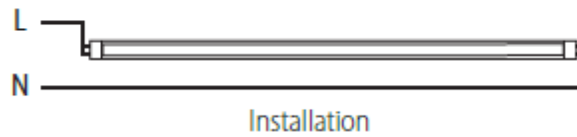

Variants and dimensions

- 10W

Watt	Colour	LED chip lumens (lm) / LED(pcs)	LED lamp lumens (lm)	Colour temp. (K)	Size (mm)		Catalogue number	Packing (pcs)
					Length	Diameter		
10W	cold white	25/48	850	6400	605	28	99LED351	25
10W	white	25/48	850	4000	605	28	99LED352	25

- 18W

Watt	Colour	LED chip lumens (lm) / LED(pcs)	LED lamp lumens (lm)	Colour temp. (K)	Size (mm)		Catalogue number	Packing (pcs)
					Length	Diameter		
18W	cold white	25/90	1700	6400	1213	28	99LED354	25
18W	white	25/90	1700	4000	1213	28	99LED355	25