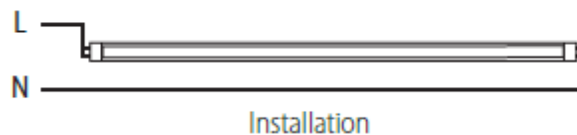

TECHNICAL SPECIFICATION

LED Tubes T8 with rotating sockets

Technical data

- Nominal voltage: 230V/50Hz
- Power: 10W; 18W; 24W
- Colour temperature: 4000K; 6400K
- LED type: SMD4014
- Light source: Epistar Taiwan
- Base: G13
- Beam Angle: 120°
- Colour rendering index: Ra≥80
- Average Lifetime: 30 000h
- Colour rendering index: Ra≥80
- Switch on/off > 20000

Variants and dimensions

- 10W

Watt	Colour	LED chip lumens (lm) / LED(pcs)	LED lamp lumens (lm)	Colour temp. (K)	Size (mm)		Catalogue number	Packing (pcs)
					Length	Diameter		
10W	cold white	25/48	850	6400	605	28	99LED351	25
10W	white	25/48	850	4000	605	28	99LED352	25